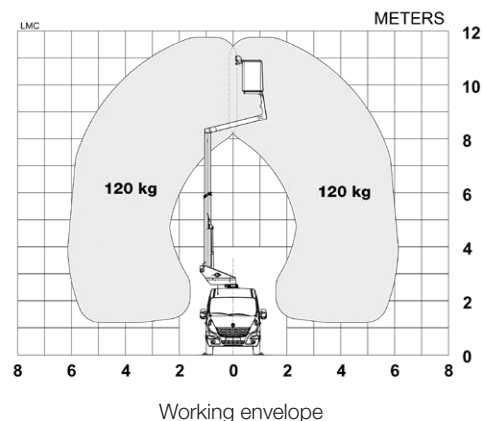

VERSALIFT VTL-120

UK

Specifications

11.7 m	9.7 m	6.1 m*	120 kg	1 man Eco	Fixed	LMC	N/A	N/A	3,500 kg	515 kg**	420°	3/5°	1 kV

Dimensions

Length: 5,612 mm   **Height:** 3,300 mm   **Wheelbase:** 3,682 mm

Optional equipment

- Workshop interior
- LED ceiling lights (in the load area)
- Tow bar
- Safety stripes (red/white)
- Plastic toolbox for the bucket
- Reversing camera
- Inverter
- Removable LED spotlight
- Display in the upper control panel
- Stow guide (rotation stops at the centre position)

Diagramme(s)

Key features

Notes

Technical information is subject to change without notice. Images may show optional equipment.

* Depending on the vehicle.

** Max payload with a driver, a passenger and a full tank of fuel (220 kg added to the installation weight).

Retailer

V946L (Versalift VTL-31-120 on Renault Master / Opel Movano Van) - revision 2018/04

TIME INTERNATIONAL A/S
Søndervang 3 · DK-9640 Farsø · Denmark
Phone: +45 9863 2433 · sales@teamtime.dk
www.TimeIntl.dk

TIME MANUFACTURING COMPANY
7601 Imperial Drive · WACO 76702-0368 · Texas · USA
Phone: +1 254 399 2100 · Fax: +1 254 399 2650
www.Versalift.com