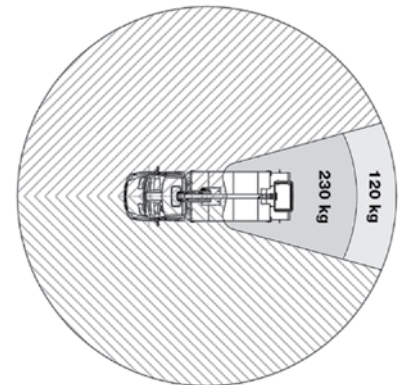

Limited working area without outriggers (optional)