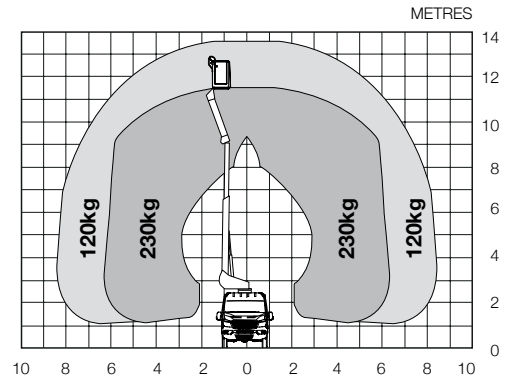

Dimensions

Length: 6,790cm **Height:** 3,400cm **Wheelbase:** 3,300cm

Optional equipment

- Bespoke storage racking
- Twin joystick LMC control system with LCD interface screen
- Walk-in or Duck-under bucket
- 1kV certified insulation
- Chapter 8 compliance
- Stabiliser controls from bucket
- Slew rotation interlock
- Reversing camera
- Bucket rotator (2 x 90°)***
- Limited working area without outriggers

Diagrams

Working envelope

Limited working area without outriggers (optional)

Key features

Manufactured from ultra-high strength steel, a profiled boom delivers exceptional rigidity, strength and smooth platform operation. For low maintenance, integrated boom wear pads now follow this profile.